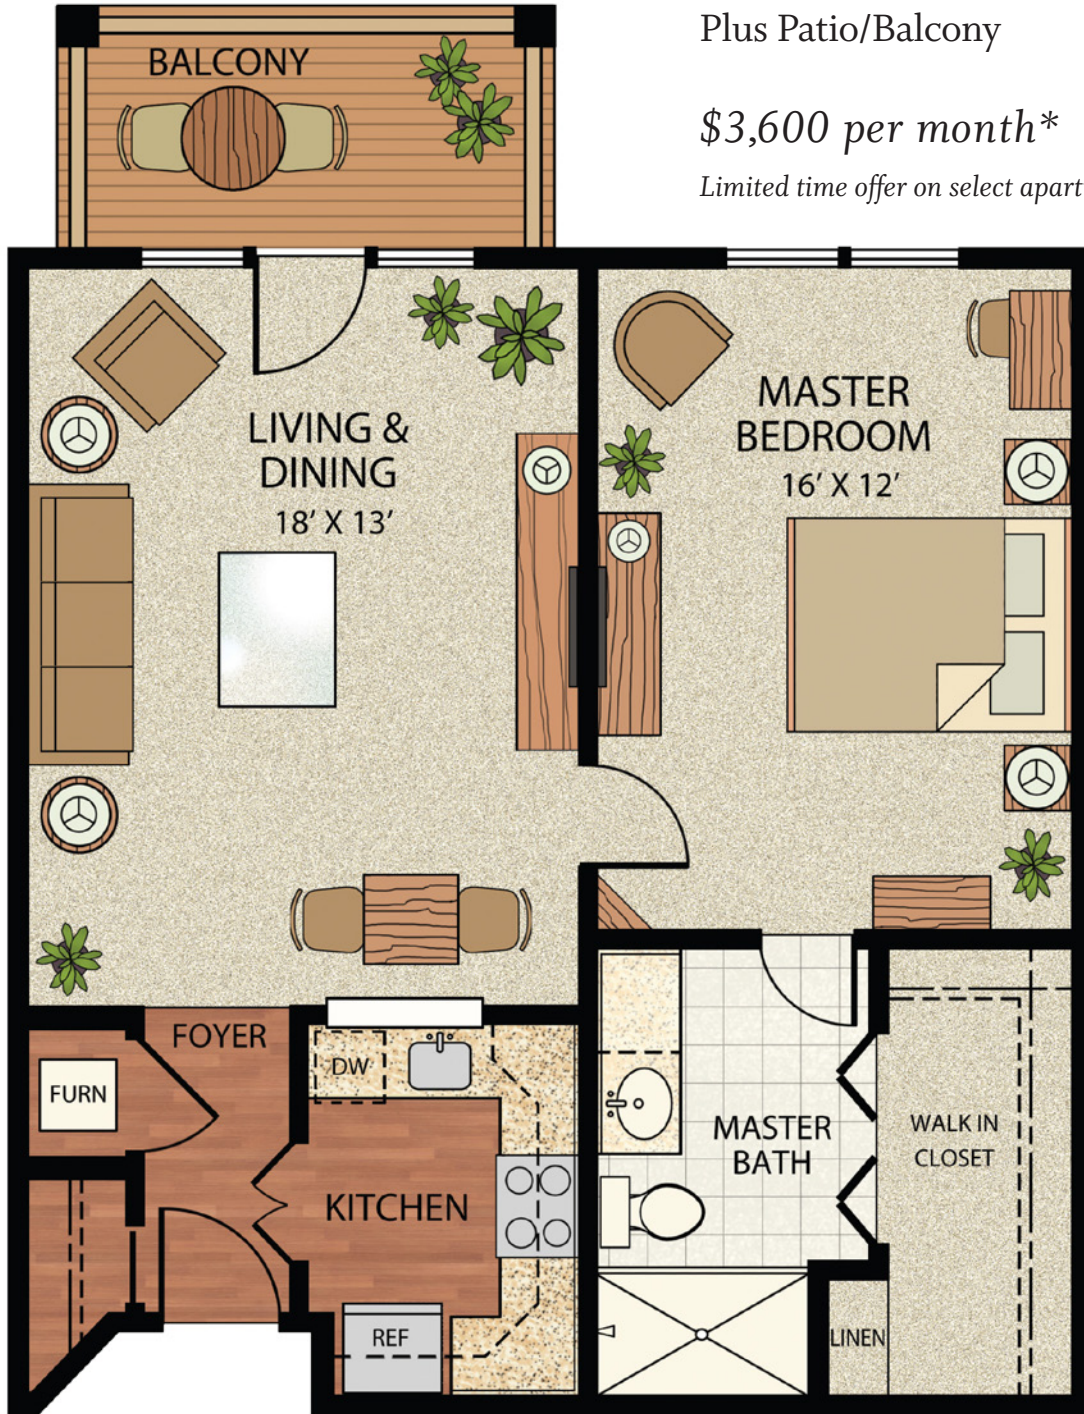

The Gatesworth

Exceptional People. Exceptional Living.

ONE-BEDROOM RESIDENCE

Plan A

717 Square Feet

Plus Patio/Balcony

*\$3,600 per month**

Limited time offer on select apartments